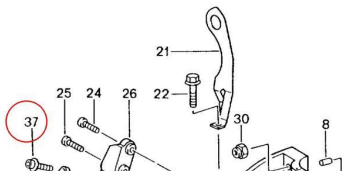

NEW - GENUINE PORSCHE

MANUFACTURER

-